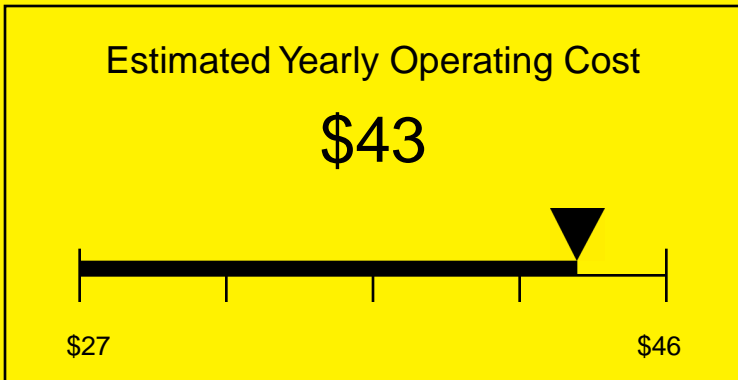

ENERGYGUIDE

REFRIGERATOR
Defrost: Automatic

FF7C55ADA
5.5 Cubic Feet

Compare the energy use of this product with others
before you buy

Your cost will depend on your utility rates

Based on a 2007 U.S. Government national average cost of 10.65 cents per kWh for electricity. Your actual operating cost will vary depending on your local utility rates and your use of the product.