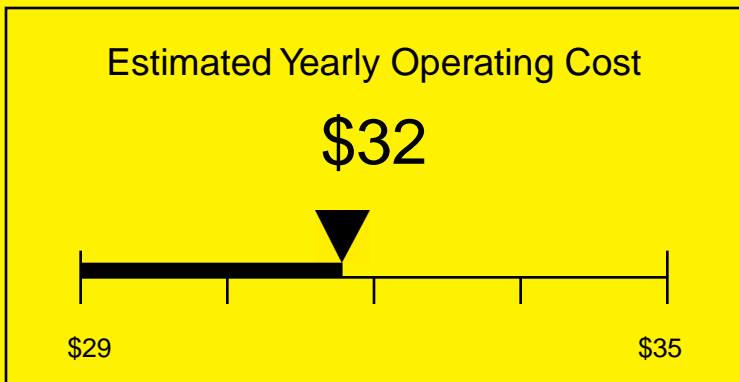

ENERGYGUIDE

FREEZER
Defrost: Manual

FS407LSSTBADA
2.8 Cubic Feet

Compare the energy use of this product with others
before you buy

Your cost will depend on your utility rates

Based on a 2007 U.S. Government national average cost of 10.65 cents per kWh for electricity. Your actual operating cost will vary depending on your local utility rates and your use of the product.