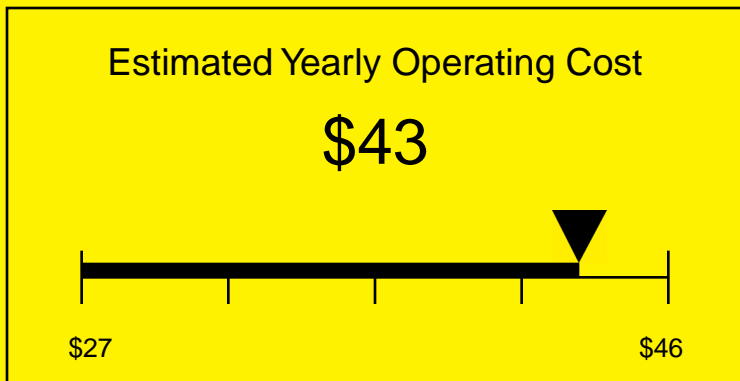

ENERGYGUIDE

REFRIGERATOR
Defrost: Automatic

FF7BISSTBADA
5.5 Cubic Feet

Compare the energy use of this product with others
before you buy

Your cost will depend on your utility rates

Based on a 2007 U.S. Government national average cost of 10.65 cents per kWh for electricity. Your actual operating cost will vary depending on your local utility rates and your use of the product.