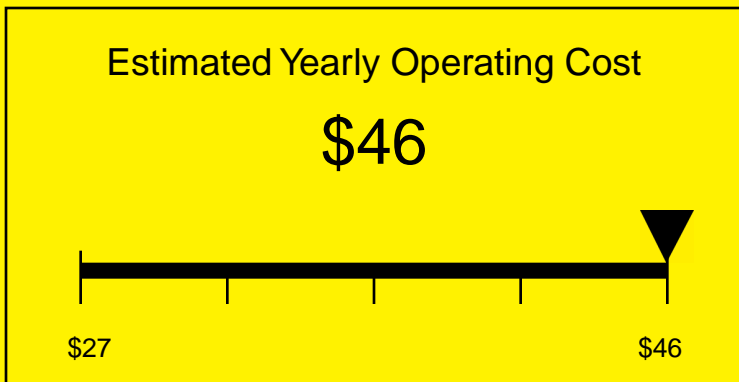

# ENERGYGUIDE

REFRIGERATOR-FREEZER  
Defrost: Cycle

CT67SSTBADA  
5.1 Cubic Feet

Compare the energy use of this product with others  
before you buy

Your cost will depend on your utility rates

Based on a 2007 U.S. Government national average cost of 10.65 cents per kWh for electricity. Your actual operating cost will vary depending on your local utility rates and your use of the product.