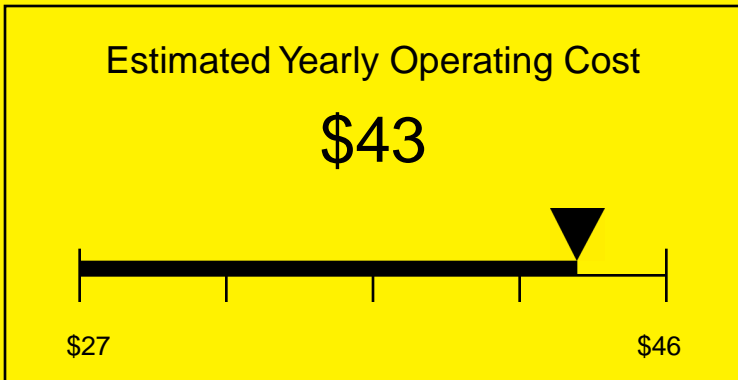

# ENERGYGUIDE

REFRIGERATOR  
Defrost: Automatic

FF7BIFRADA  
5.5 Cubic Feet

Compare the energy use of this product with others  
before you buy

Your cost will depend on your utility rates

Based on a 2007 U.S. Government national average cost of 10.65 cents per kWh for electricity. Your actual operating cost will vary depending on your local utility rates and your use of the product.