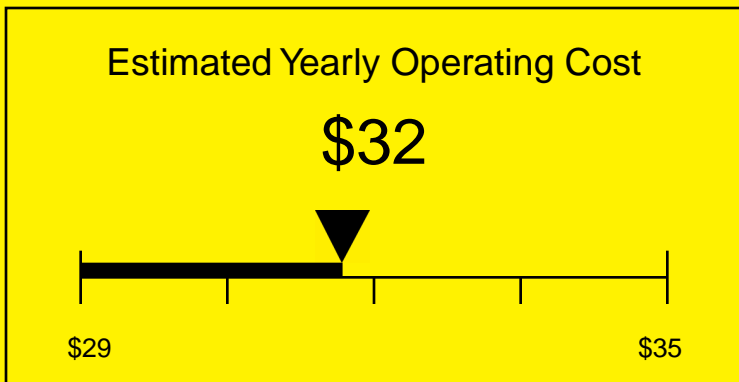

ENERGYGUIDE

FREEZER
Defrost: Manual

FS407LIFADA
2.8 Cubic Feet

Compare the energy use of this product with others
before you buy

Your cost will depend on your utility rates

Based on a 2007 U.S. Government national average cost of 10.65 cents per kWh for electricity. Your actual operating cost will vary depending on your local utility rates and your use of the product.