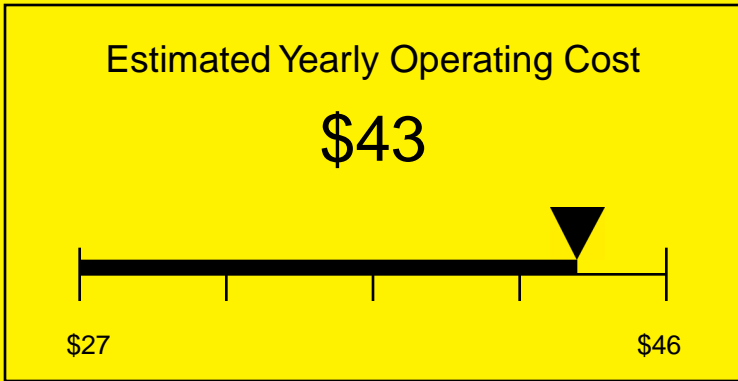

# ENERGYGUIDE

REFRIGERATOR  
Defrost: Automatic

FF7BIFADA  
5.5 Cubic Feet

Compare the energy use of this product with others  
before you buy

Your cost will depend on your utility rates

Based on a 2007 U.S. Government national average cost of 10.65 cents per kWh for electricity. Your actual operating cost will vary depending on your local utility rates and your use of the product.