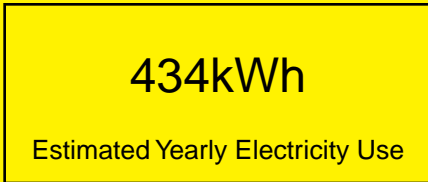

# ENERGYGUIDE

REFRIGERATOR-FREEZER  
Defrost: Cycle

CT67SSHVADA  
5.1 Cubic Feet

Compare the energy use of this product with others  
before you buy

Your cost will depend on your utility rates

Based on a 2007 U.S. Government national average cost of 10.65 cents per kWh for electricity. Your actual operating cost will vary depending on your local utility rates and your use of the product.