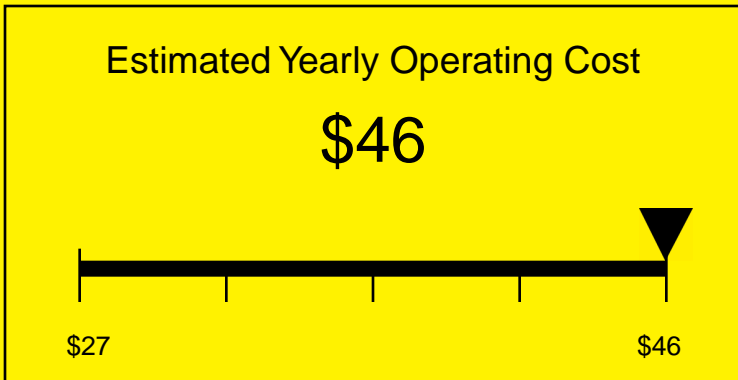

# ENERGYGUIDE

REFRIGERATOR-FREEZER  
Defrost: Cycle

CT67SSHVADA  
5.1 Cubic Feet

Compare the energy use of this product with others  
before you buy

Your cost will depend on your utility rates

Based on a 2007 U.S. Government national average cost of 10.65 cents per kWh for electricity. Your actual operating cost will vary depending on your local utility rates and your use of the product.