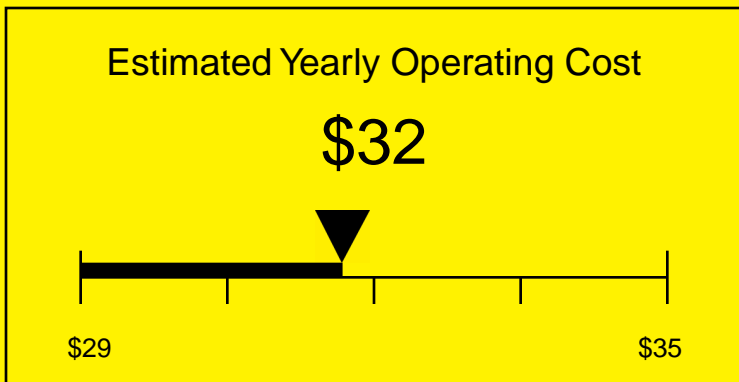

ENERGYGUIDE

FREEZER
Defrost: Manual

FS407LFRADA
2.8 Cubic Feet

Compare the energy use of this product with others
before you buy

Your cost will depend on your utility rates

Based on a 2007 U.S. Government national average cost of 10.65 cents per kWh for electricity. Your actual operating cost will vary depending on your local utility rates and your use of the product.