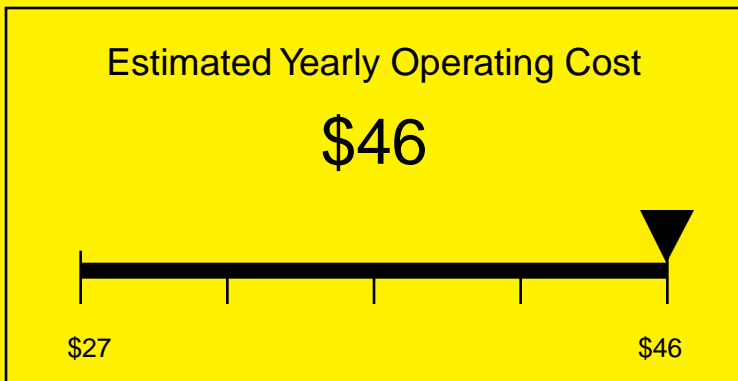

ENERGYGUIDE

REFRIGERATOR-FREEZER
Defrost: Cycle

CT67SSHHADA
5.1 Cubic Feet

Compare the energy use of this product with others
before you buy

Your cost will depend on your utility rates

Based on a 2007 U.S. Government national average cost of 10.65 cents per kWh for electricity. Your actual operating cost will vary depending on your local utility rates and your use of the product.