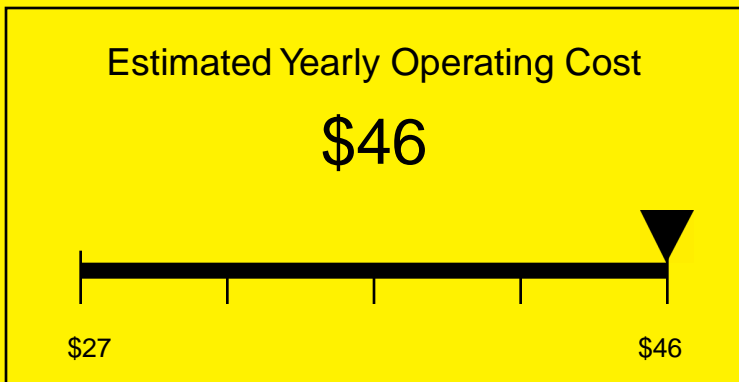

ENERGYGUIDE

REFRIGERATOR-FREEZER
Defrost: Cycle

CT67SSADA
5.1 Cubic Feet

Compare the energy use of this product with others
before you buy

434kWh

Estimated Yearly Electricity Use

Your cost will depend on your utility rates

Based on a 2007 U.S. Government national average cost of 10.65 cents per kWh for electricity. Your actual operating cost will vary depending on your local utility rates and your use of the product.