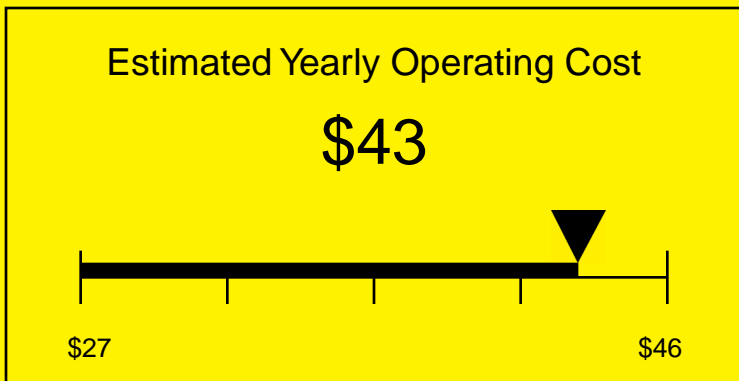

ENERGYGUIDE

REFRIGERATOR
Defrost: Automatic

FF7BFRADA
5.5 Cubic Feet

Compare the energy use of this product with others
before you buy

Your cost will depend on your utility rates

Based on a 2007 U.S. Government national average cost of 10.65 cents per kWh for electricity. Your actual operating cost will vary depending on your local utility rates and your use of the product.