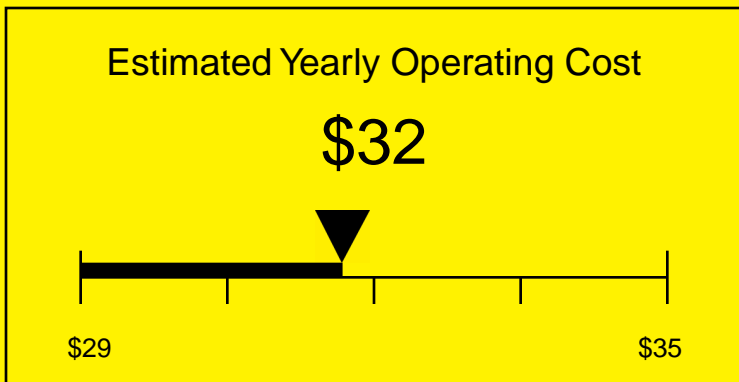

# ENERGYGUIDE

FREEZER  
Defrost: Manual

FS407LCSSADA  
2.8 Cubic Feet

Compare the energy use of this product with others  
before you buy

**298kWh**

Estimated Yearly Electricity Use

Your cost will depend on your utility rates

Based on a 2007 U.S. Government national average cost of 10.65 cents per kWh for electricity. Your actual operating cost will vary depending on your local utility rates and your use of the product.