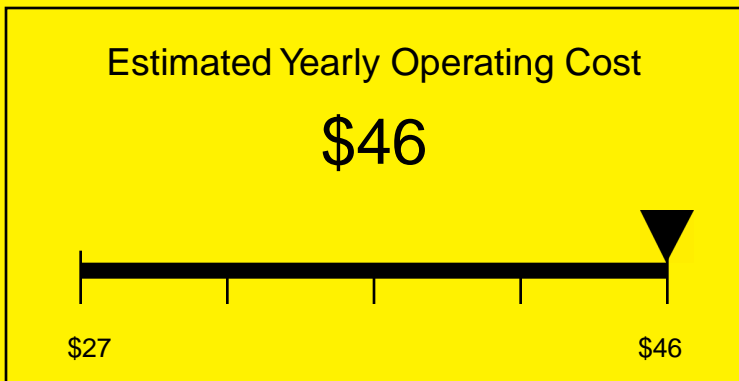

ENERGYGUIDE

REFRIGERATOR-FREEZER
Defrost: Cycle

CT67IFADA
5.1 Cubic Feet

Compare the energy use of this product with others
before you buy

Your cost will depend on your utility rates

Based on a 2007 U.S. Government national average cost of 10.65 cents per kWh for electricity. Your actual operating cost will vary depending on your local utility rates and your use of the product.