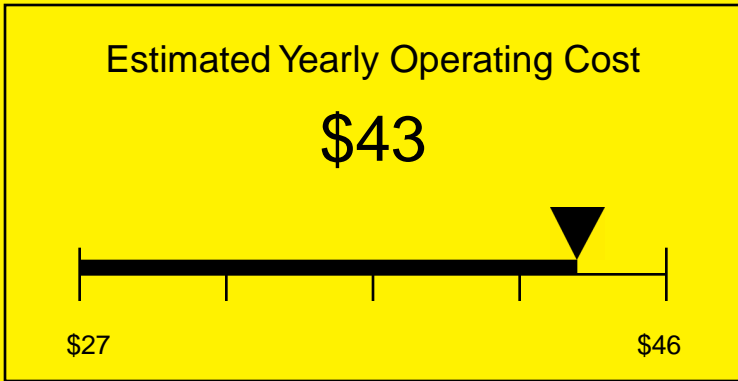

# ENERGYGUIDE

REFRIGERATOR  
Defrost: Automatic

FF7BDPL  
5.5 Cubic Feet

Compare the energy use of this product with others  
before you buy

Your cost will depend on your utility rates

Based on a 2007 U.S. Government national average cost of 10.65 cents per kWh for electricity. Your actual operating cost will vary depending on your local utility rates and your use of the product.