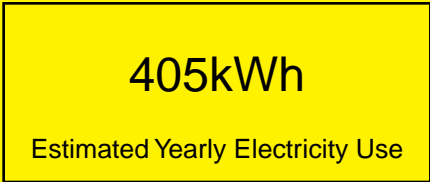

# ENERGYGUIDE

REFRIGERATOR  
Defrost: Automatic

FF7BDPL  
5.5 Cubic Feet

Compare the energy use of this product with others  
before you buy

Your cost will depend on your utility rates

Based on a 2007 U.S. Government national average cost of 10.65 cents per kWh for electricity. Your actual operating cost will vary depending on your local utility rates and your use of the product.