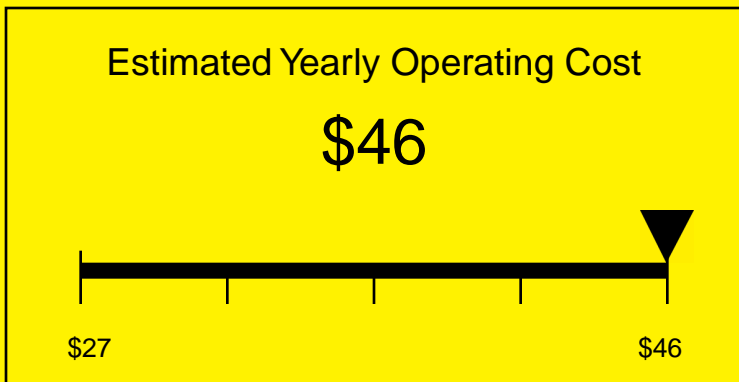

ENERGYGUIDE

REFRIGERATOR-FREEZER
Defrost: Cycle

CT67FRADA
5.1 Cubic Feet

Compare the energy use of this product with others
before you buy

434kWh

Estimated Yearly Electricity Use

Your cost will depend on your utility rates

Based on a 2007 U.S. Government national average cost of 10.65 cents per kWh for electricity. Your actual operating cost will vary depending on your local utility rates and your use of the product.