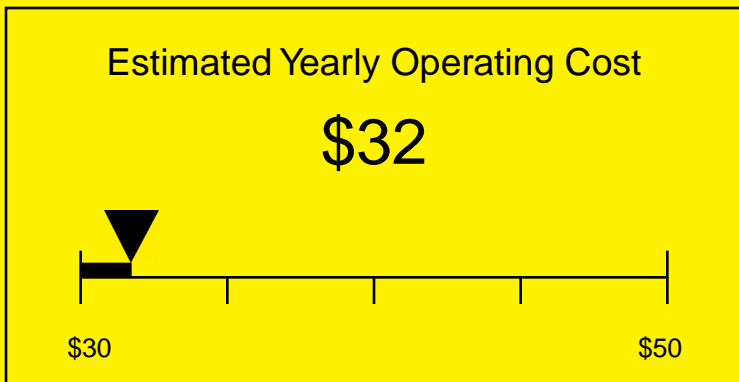

# ENERGYGUIDE

FREEZER  
Defrost: Manual

FS407LBISSTBADA  
0.0 Cubic Feet

Compare the energy use of this product with others  
before you buy

**298kWh**

Estimated Yearly Electricity Use

Your cost will depend on your utility rates

Based on a 2007 U.S. Government national average cost of 10.65 cents per kWh for electricity. Your actual operating cost will vary depending on your local utility rates and your use of the product.