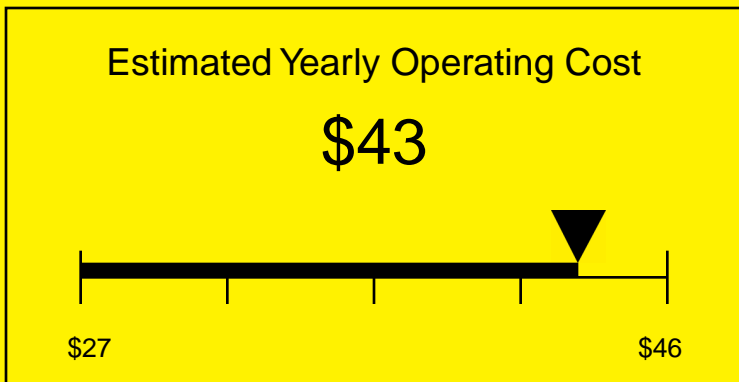

ENERGYGUIDE

REFRIGERATOR
Defrost: Automatic

FF7BCSSBWD
5.5 Cubic Feet

Compare the energy use of this product with others
before you buy

Your cost will depend on your utility rates

Based on a 2007 U.S. Government national average cost of 10.65 cents per kWh for electricity. Your actual operating cost will vary depending on your local utility rates and your use of the product.