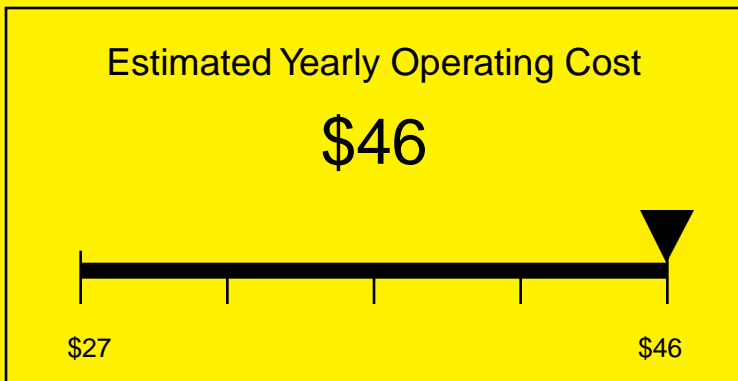

ENERGYGUIDE

REFRIGERATOR-FREEZER
Defrost: Cycle

CT67CSSADA
5.1 Cubic Feet

Compare the energy use of this product with others
before you buy

Your cost will depend on your utility rates

Based on a 2007 U.S. Government national average cost of 10.65 cents per kWh for electricity. Your actual operating cost will vary depending on your local utility rates and your use of the product.