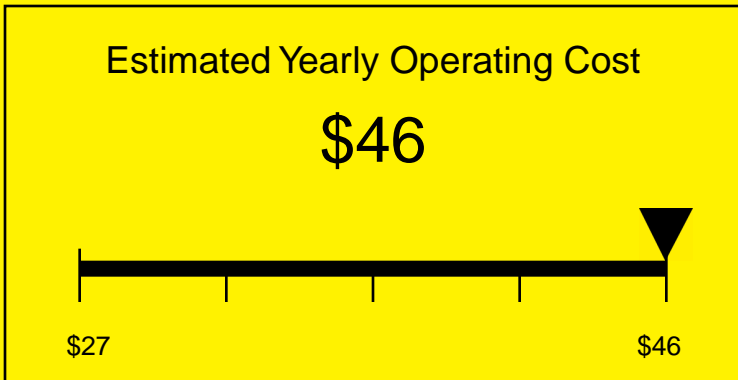

# ENERGYGUIDE

REFRIGERATOR-FREEZER  
Defrost: Cycle

CT67BISSTBADA  
5.1 Cubic Feet

Compare the energy use of this product with others  
before you buy

**434kWh**

Estimated Yearly Electricity Use

Your cost will depend on your utility rates

Based on a 2007 U.S. Government national average cost of 10.65 cents per kWh for electricity. Your actual operating cost will vary depending on your local utility rates and your use of the product.