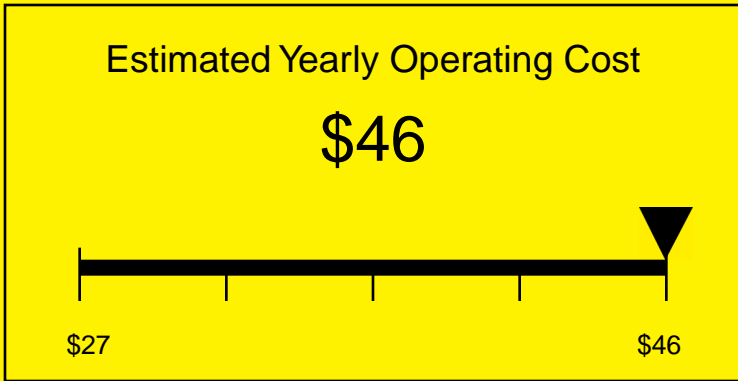

ENERGYGUIDE

REFRIGERATOR-FREEZER
Defrost: Cycle

CT67BISSHVADA
5.1 Cubic Feet

Compare the energy use of this product with others
before you buy

434kWh

Estimated Yearly Electricity Use

Your cost will depend on your utility rates

Based on a 2007 U.S. Government national average cost of 10.65 cents per kWh for electricity. Your actual operating cost will vary depending on your local utility rates and your use of the product.