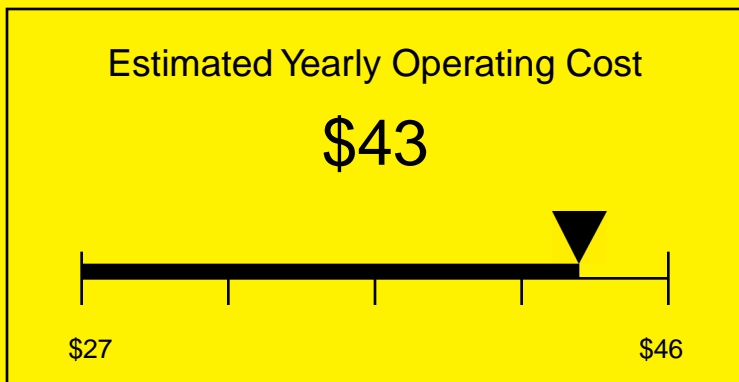

ENERGYGUIDE

REFRIGERATOR
Defrost: Automatic

FF7BBISSTBADA
5.5 Cubic Feet

Compare the energy use of this product with others
before you buy

Your cost will depend on your utility rates

Based on a 2007 U.S. Government national average cost of 10.65 cents per kWh for electricity. Your actual operating cost will vary depending on your local utility rates and your use of the product.