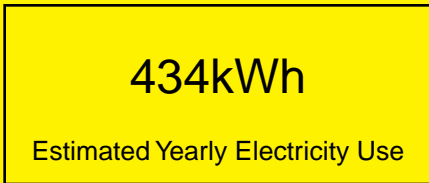

ENERGYGUIDE

REFRIGERATOR-FREEZER
Defrost: Cycle

CT67BIIFADA
5.1 Cubic Feet

Compare the energy use of this product with others
before you buy

Your cost will depend on your utility rates

Based on a 2007 U.S. Government national average cost of 10.65 cents per kWh for electricity. Your actual operating cost will vary depending on your local utility rates and your use of the product.