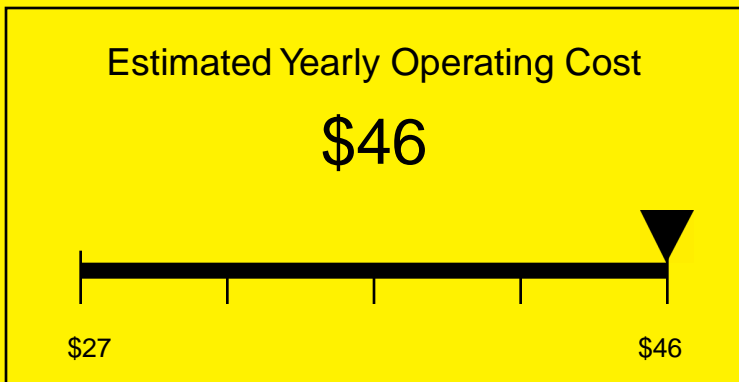

ENERGYGUIDE

REFRIGERATOR-FREEZER
Defrost: Cycle

CT67BIIFADA
5.1 Cubic Feet

Compare the energy use of this product with others
before you buy

Your cost will depend on your utility rates

Based on a 2007 U.S. Government national average cost of 10.65 cents per kWh for electricity. Your actual operating cost will vary depending on your local utility rates and your use of the product.