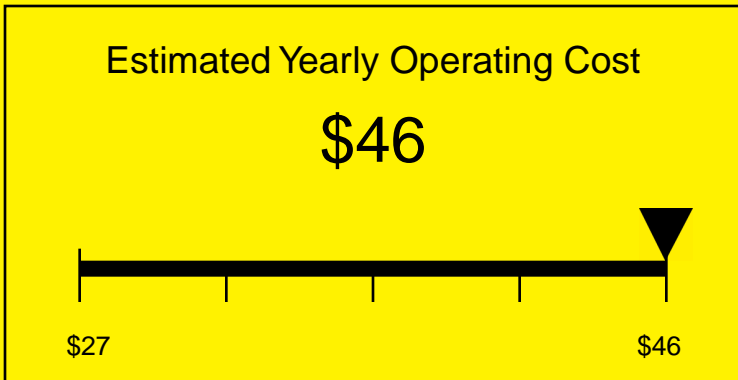

ENERGYGUIDE

REFRIGERATOR-FREEZER
Defrost: Cycle

CT67BIFRADA
5.1 Cubic Feet

Compare the energy use of this product with others
before you buy

434kWh

Estimated Yearly Electricity Use

Your cost will depend on your utility rates

Based on a 2007 U.S. Government national average cost of 10.65 cents per kWh for electricity. Your actual operating cost will vary depending on your local utility rates and your use of the product.