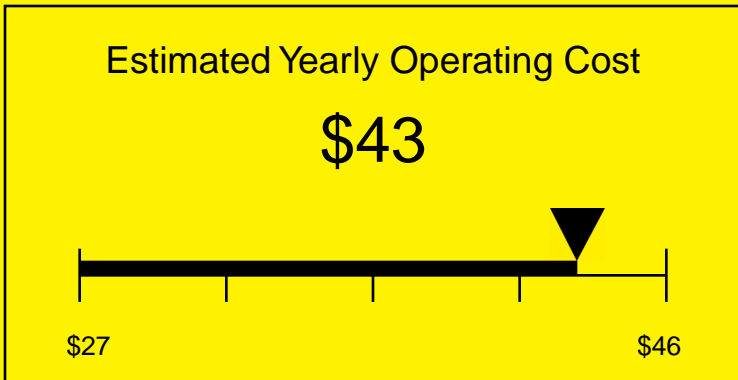

ENERGYGUIDE

REFRIGERATOR
Defrost: Automatic

FF7BBIFRADA
5.5 Cubic Feet

Compare the energy use of this product with others
before you buy

Your cost will depend on your utility rates

Based on a 2007 U.S. Government national average cost of 10.65 cents per kWh for electricity. Your actual operating cost will vary depending on your local utility rates and your use of the product.