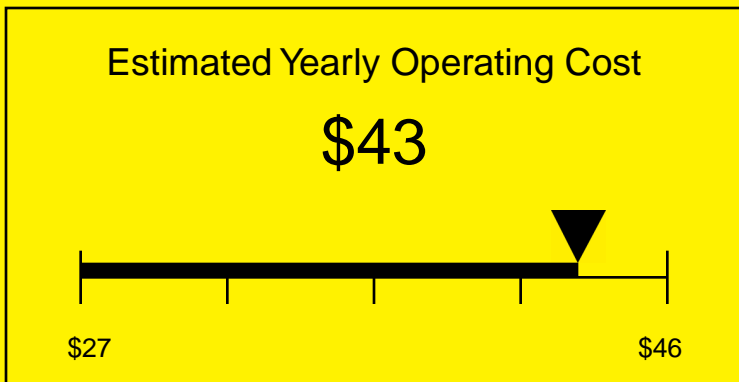

ENERGYGUIDE

REFRIGERATOR
Defrost: Automatic

FF7BBIDPL
5.5 Cubic Feet

Compare the energy use of this product with others
before you buy

Your cost will depend on your utility rates

Based on a 2007 U.S. Government national average cost of 10.65 cents per kWh for electricity. Your actual operating cost will vary depending on your local utility rates and your use of the product.