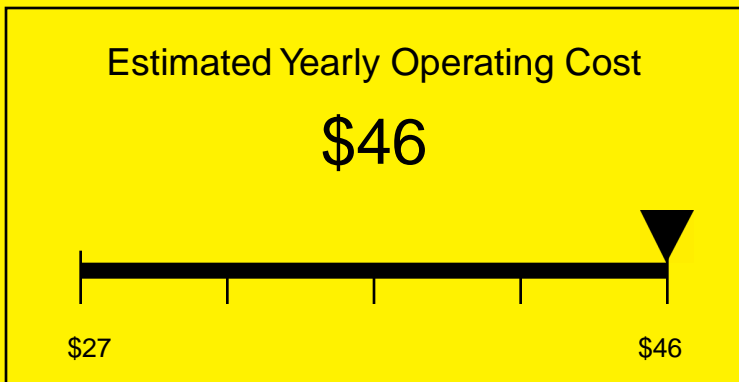

# ENERGYGUIDE

REFRIGERATOR-FREEZER  
Defrost: Cycle

CT66SSTBADA  
5.1 Cubic Feet

Compare the energy use of this product with others  
before you buy

Your cost will depend on your utility rates

Based on a 2007 U.S. Government national average cost of 10.65 cents per kWh for electricity. Your actual operating cost will vary depending on your local utility rates and your use of the product.