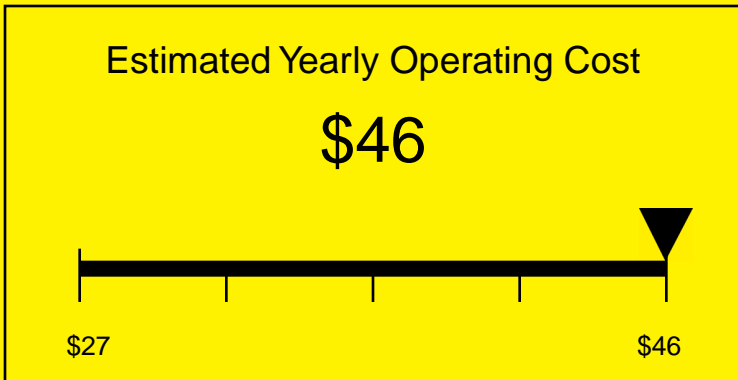

# ENERGYGUIDE

REFRIGERATOR-FREEZER  
Defrost: Cycle

CT66SSHVADA  
5.1 Cubic Feet

Compare the energy use of this product with others  
before you buy

**434kWh**

Estimated Yearly Electricity Use

Your cost will depend on your utility rates

Based on a 2007 U.S. Government national average cost of 10.65 cents per kWh for electricity. Your actual operating cost will vary depending on your local utility rates and your use of the product.