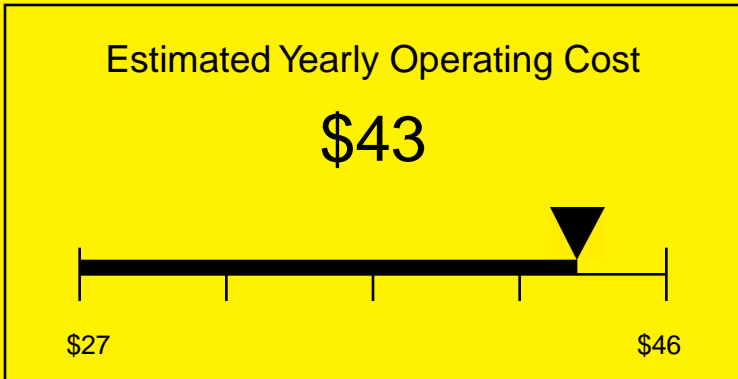

ENERGYGUIDE

REFRIGERATOR
Defrost: Automatic

FF6SSTBADA
5.5 Cubic Feet

Compare the energy use of this product with others
before you buy

Your cost will depend on your utility rates

Based on a 2007 U.S. Government national average cost of 10.65 cents per kWh for electricity. Your actual operating cost will vary depending on your local utility rates and your use of the product.