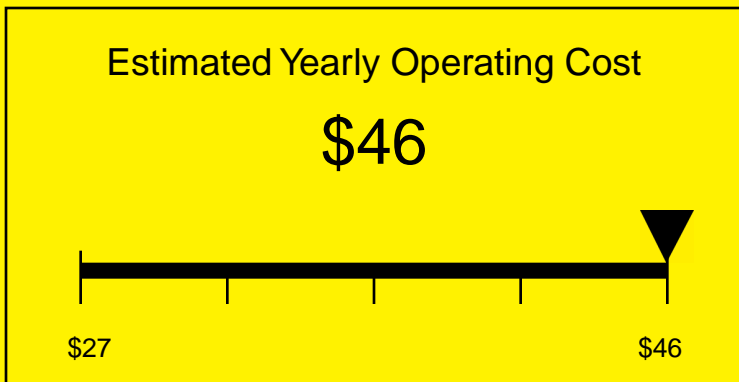

ENERGYGUIDE

REFRIGERATOR-FREEZER
Defrost: Cycle

CT66SSHHADA
5.1 Cubic Feet

Compare the energy use of this product with others
before you buy

434kWh

Estimated Yearly Electricity Use

Your cost will depend on your utility rates

Based on a 2007 U.S. Government national average cost of 10.65 cents per kWh for electricity. Your actual operating cost will vary depending on your local utility rates and your use of the product.