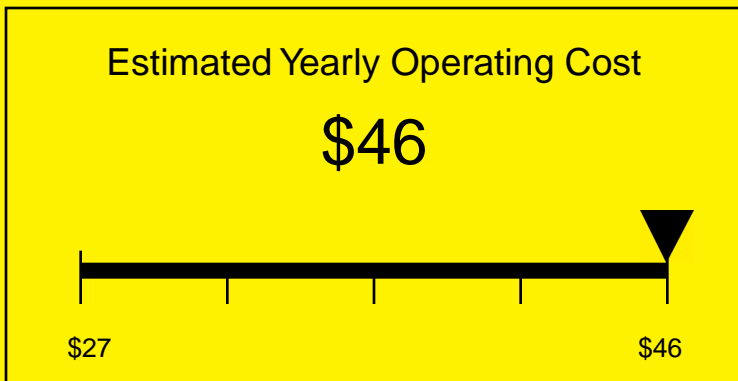

ENERGYGUIDE

REFRIGERATOR-FREEZER
Defrost: Cycle

CT66LSSTBADA
5.1 Cubic Feet

Compare the energy use of this product with others
before you buy

Your cost will depend on your utility rates

Based on a 2007 U.S. Government national average cost of 10.65 cents per kWh for electricity. Your actual operating cost will vary depending on your local utility rates and your use of the product.