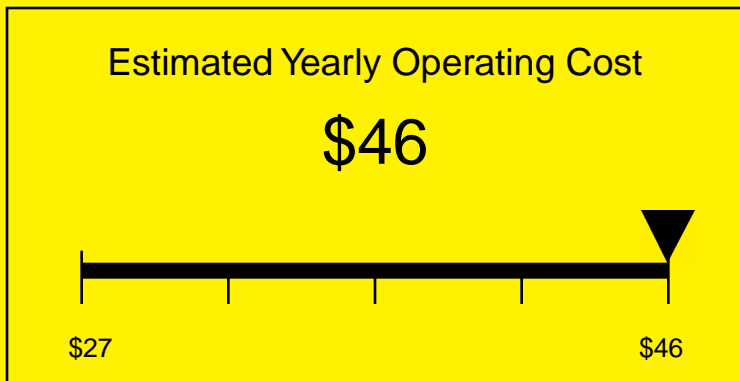

ENERGYGUIDE

REFRIGERATOR-FREEZER
Defrost: Cycle

CT66LSSHVADA
5.1 Cubic Feet

Compare the energy use of this product with others
before you buy

434kWh

Estimated Yearly Electricity Use

Your cost will depend on your utility rates

Based on a 2007 U.S. Government national average cost of 10.65 cents per kWh for electricity. Your actual operating cost will vary depending on your local utility rates and your use of the product.