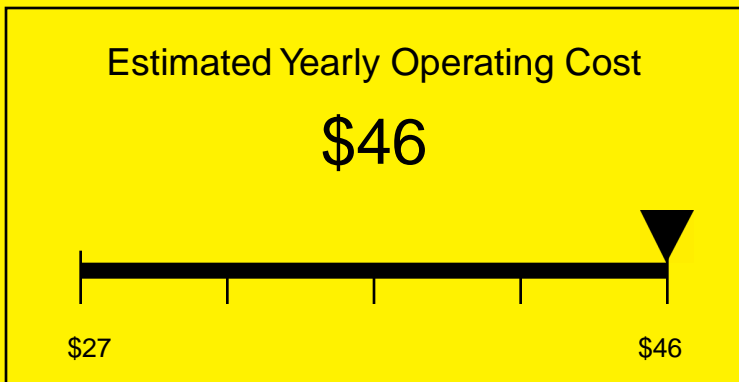

# ENERGYGUIDE

REFRIGERATOR-FREEZER  
Defrost: Cycle

CT66LSSHADA  
5.1 Cubic Feet

Compare the energy use of this product with others  
before you buy

**434kWh**

Estimated Yearly Electricity Use

Your cost will depend on your utility rates

Based on a 2007 U.S. Government national average cost of 10.65 cents per kWh for electricity. Your actual operating cost will vary depending on your local utility rates and your use of the product.