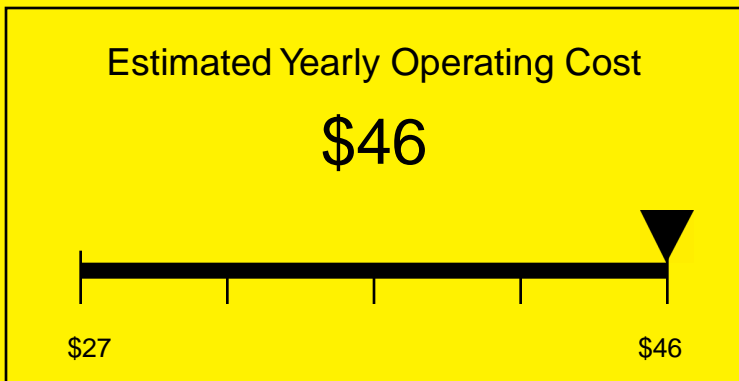

ENERGYGUIDE

REFRIGERATOR-FREEZER
Defrost: Cycle

CT66LIFADA
5.1 Cubic Feet

Compare the energy use of this product with others
before you buy

Your cost will depend on your utility rates

Based on a 2007 U.S. Government national average cost of 10.65 cents per kWh for electricity. Your actual operating cost will vary depending on your local utility rates and your use of the product.