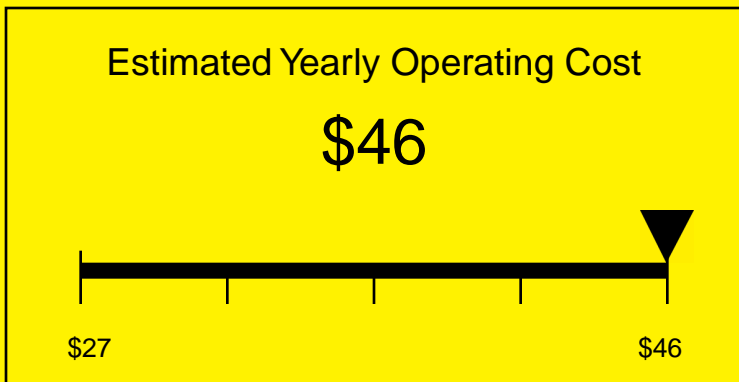

ENERGYGUIDE

REFRIGERATOR-FREEZER
Defrost: Cycle

CT66LBISSTBADA
5.1 Cubic Feet

Compare the energy use of this product with others
before you buy

434kWh

Estimated Yearly Electricity Use

Your cost will depend on your utility rates

Based on a 2007 U.S. Government national average cost of 10.65 cents per kWh for electricity. Your actual operating cost will vary depending on your local utility rates and your use of the product.