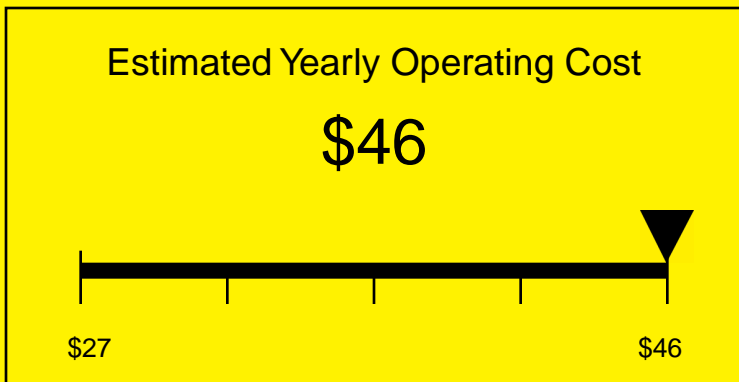

ENERGYGUIDE

REFRIGERATOR-FREEZER
Defrost: Cycle

CT66LBISSHVADA
5.1 Cubic Feet

Compare the energy use of this product with others
before you buy

Your cost will depend on your utility rates

Based on a 2007 U.S. Government national average cost of 10.65 cents per kWh for electricity. Your actual operating cost will vary depending on your local utility rates and your use of the product.