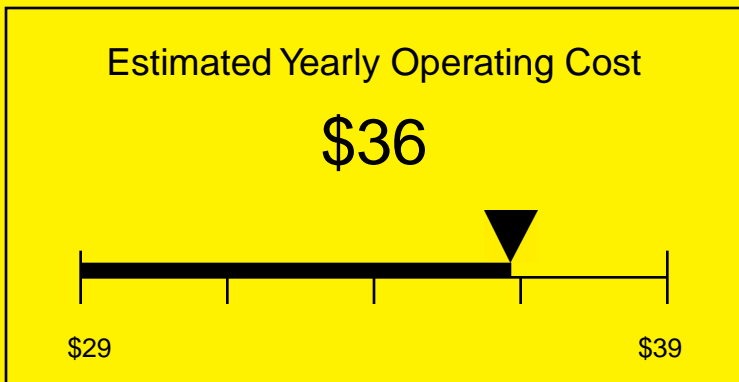

ENERGYGUIDE

REFRIGERATOR-FREEZER
Defrost: Automatic

BI605BFFCSS
6.1 Cubic Feet

Compare the energy use of this product with others
before you buy

Your cost will depend on your utility rates

Based on a 2007 U.S. Government national average cost of 10.65 cents per kWh for electricity. Your actual operating cost will vary depending on your local utility rates and your use of the product.