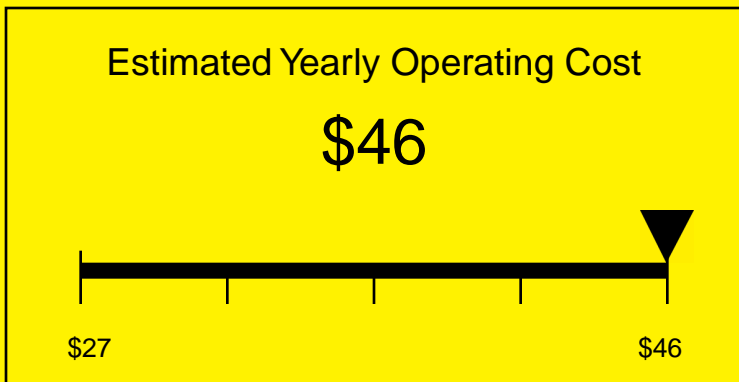

# ENERGYGUIDE

REFRIGERATOR-FREEZER  
Defrost: Cycle

CT66LBISSHHADA  
5.1 Cubic Feet

Compare the energy use of this product with others  
before you buy

Your cost will depend on your utility rates

Based on a 2007 U.S. Government national average cost of 10.65 cents per kWh for electricity. Your actual operating cost will vary depending on your local utility rates and your use of the product.