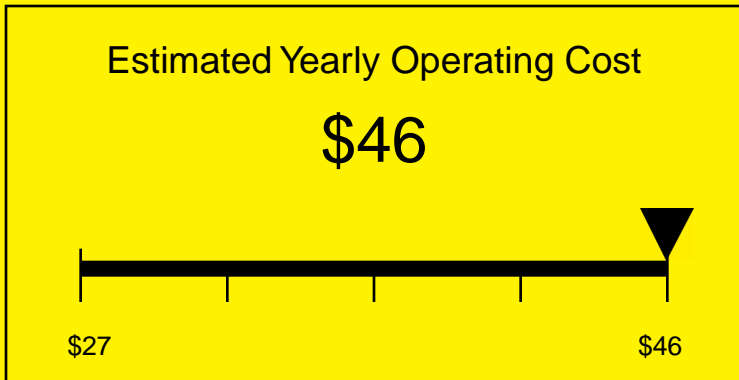

ENERGYGUIDE

REFRIGERATOR-FREEZER
Defrost: Cycle

BI541BDPL
5.1 Cubic Feet

Compare the energy use of this product with others
before you buy

Your cost will depend on your utility rates

Based on a 2007 U.S. Government national average cost of 10.65 cents per kWh for electricity. Your actual operating cost will vary depending on your local utility rates and your use of the product.