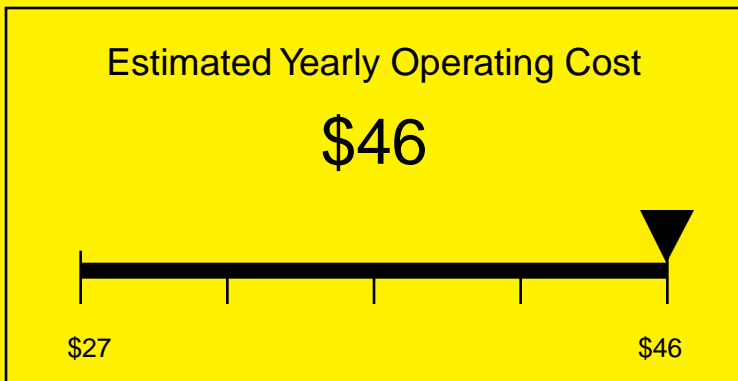

ENERGYGUIDE

REFRIGERATOR-FREEZER
Defrost: Cycle

CT66LBIIFADA
5.1 Cubic Feet

Compare the energy use of this product with others
before you buy

Your cost will depend on your utility rates

Based on a 2007 U.S. Government national average cost of 10.65 cents per kWh for electricity. Your actual operating cost will vary depending on your local utility rates and your use of the product.