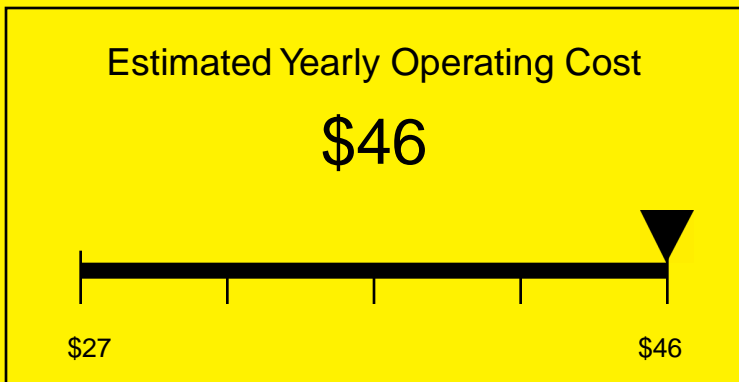

# ENERGYGUIDE

REFRIGERATOR-FREEZER  
Defrost: Cycle

CT66LBIFRADA  
5.1 Cubic Feet

Compare the energy use of this product with others  
before you buy

**434kWh**

Estimated Yearly Electricity Use

Your cost will depend on your utility rates

Based on a 2007 U.S. Government national average cost of 10.65 cents per kWh for electricity. Your actual operating cost will vary depending on your local utility rates and your use of the product.