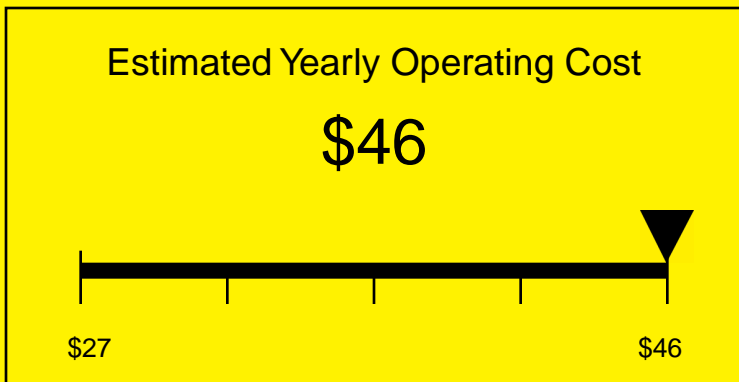

# ENERGYGUIDE

REFRIGERATOR-FREEZER  
Defrost: Cycle

BI540LCSS  
5.1 Cubic Feet

Compare the energy use of this product with others  
before you buy

Your cost will depend on your utility rates

Based on a 2007 U.S. Government national average cost of 10.65 cents per kWh for electricity. Your actual operating cost will vary depending on your local utility rates and your use of the product.