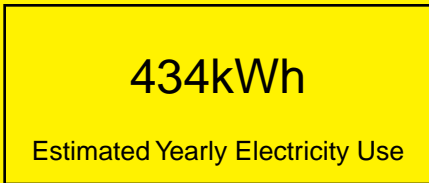

# ENERGYGUIDE

REFRIGERATOR-FREEZER  
Defrost: Cycle

BI540LCSS  
5.1 Cubic Feet

Compare the energy use of this product with others  
before you buy

Your cost will depend on your utility rates

Based on a 2007 U.S. Government national average cost of 10.65 cents per kWh for electricity. Your actual operating cost will vary depending on your local utility rates and your use of the product.