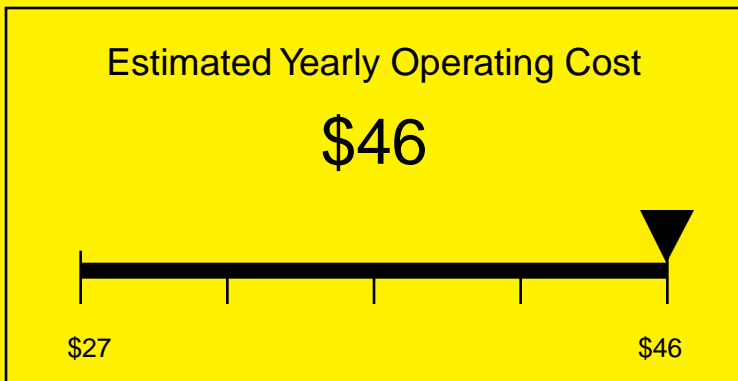

ENERGYGUIDE

REFRIGERATOR-FREEZER
Defrost: Cycle

BI540L
5.1 Cubic Feet

Compare the energy use of this product with others
before you buy

Your cost will depend on your utility rates

Based on a 2007 U.S. Government national average cost of 10.65 cents per kWh for electricity. Your actual operating cost will vary depending on your local utility rates and your use of the product.