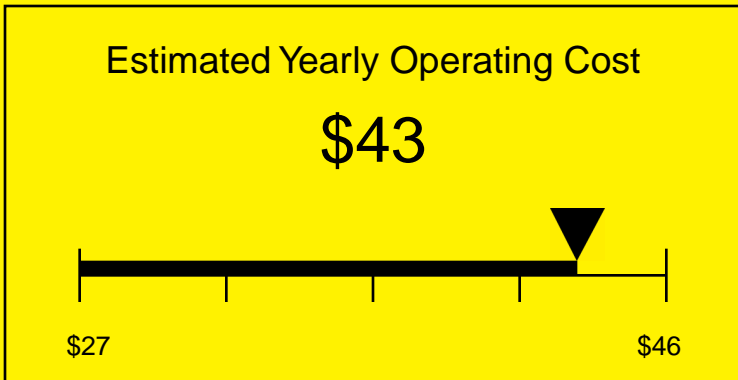

ENERGYGUIDE

REFRIGERATOR
Defrost: Automatic

FF6LSSHVADA
5.5 Cubic Feet

Compare the energy use of this product with others
before you buy

405kWh

Estimated Yearly Electricity Use

Your cost will depend on your utility rates

Based on a 2007 U.S. Government national average cost of 10.65 cents per kWh for electricity. Your actual operating cost will vary depending on your local utility rates and your use of the product.