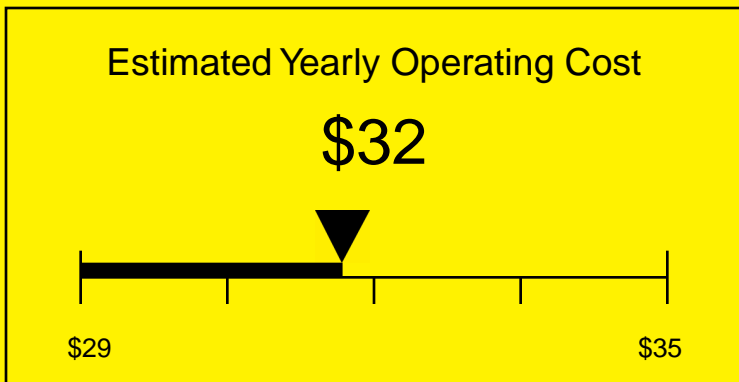

# ENERGYGUIDE

FREEZER  
Defrost: Manual

FS407LBIFRADA  
2.8 Cubic Feet

Compare the energy use of this product with others  
before you buy

Your cost will depend on your utility rates

Based on a 2007 U.S. Government national average cost of 10.65 cents per kWh for electricity. Your actual operating cost will vary depending on your local utility rates and your use of the product.