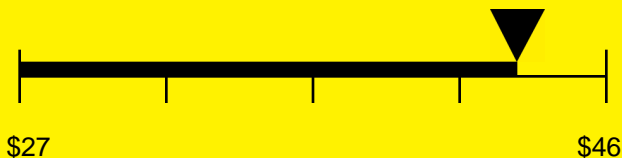

# ENERGYGUIDE

REFRIGERATOR  
Defrost: Automatic

FF6LIFADA  
5.5 Cubic Feet

Compare the energy use of this product with others  
before you buy

Estimated Yearly Operating Cost

**\$43**

**405kWh**

Estimated Yearly Electricity Use

Your cost will depend on your utility rates

Based on a 2007 U.S. Government national average cost of 10.65 cents per kWh for electricity. Your actual operating cost will vary depending on your local utility rates and your use of the product.