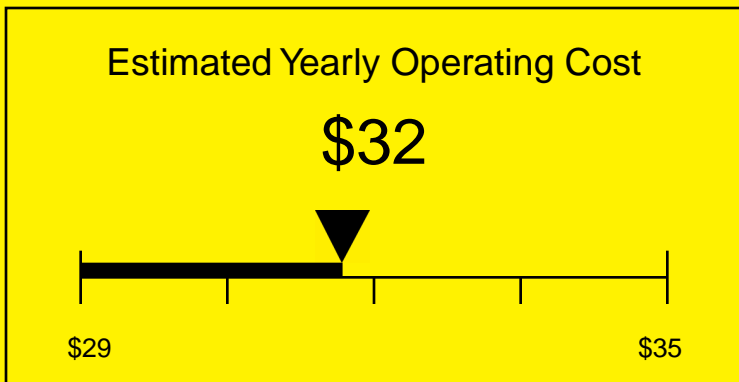

ENERGYGUIDE

FREEZER
Defrost: Manual

FS407LBIADA
2.8 Cubic Feet

Compare the energy use of this product with others
before you buy

Your cost will depend on your utility rates

Based on a 2007 U.S. Government national average cost of 10.65 cents per kWh for electricity. Your actual operating cost will vary depending on your local utility rates and your use of the product.