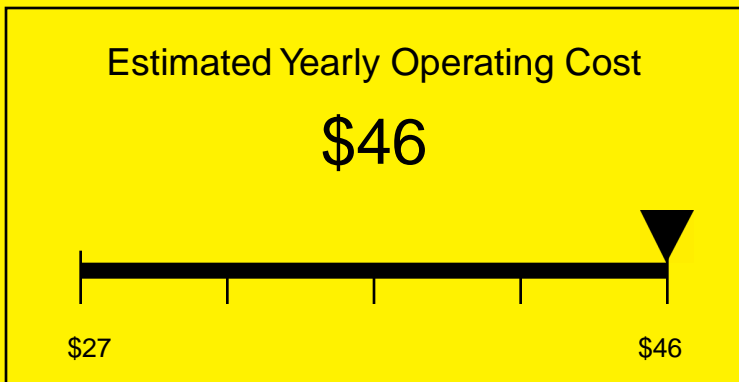

# ENERGYGUIDE

REFRIGERATOR-FREEZER  
Defrost: Cycle

CT66IFADA  
5.1 Cubic Feet

Compare the energy use of this product with others  
before you buy

Your cost will depend on your utility rates

Based on a 2007 U.S. Government national average cost of 10.65 cents per kWh for electricity. Your actual operating cost will vary depending on your local utility rates and your use of the product.