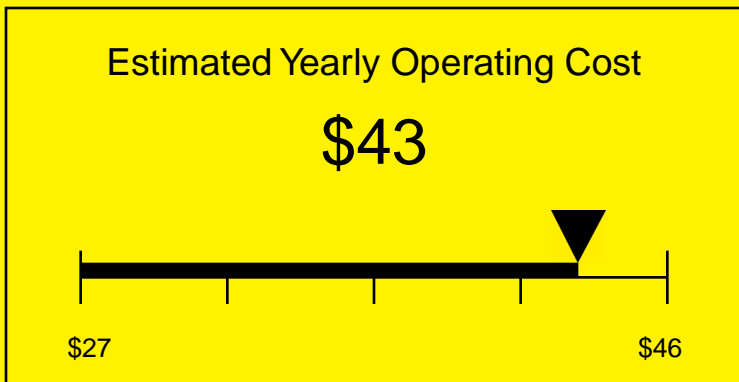

ENERGYGUIDE

REFRIGERATOR
Defrost: Automatic

FF6LBISSTBADA
5.5 Cubic Feet

Compare the energy use of this product with others
before you buy

Your cost will depend on your utility rates

Based on a 2007 U.S. Government national average cost of 10.65 cents per kWh for electricity. Your actual operating cost will vary depending on your local utility rates and your use of the product.