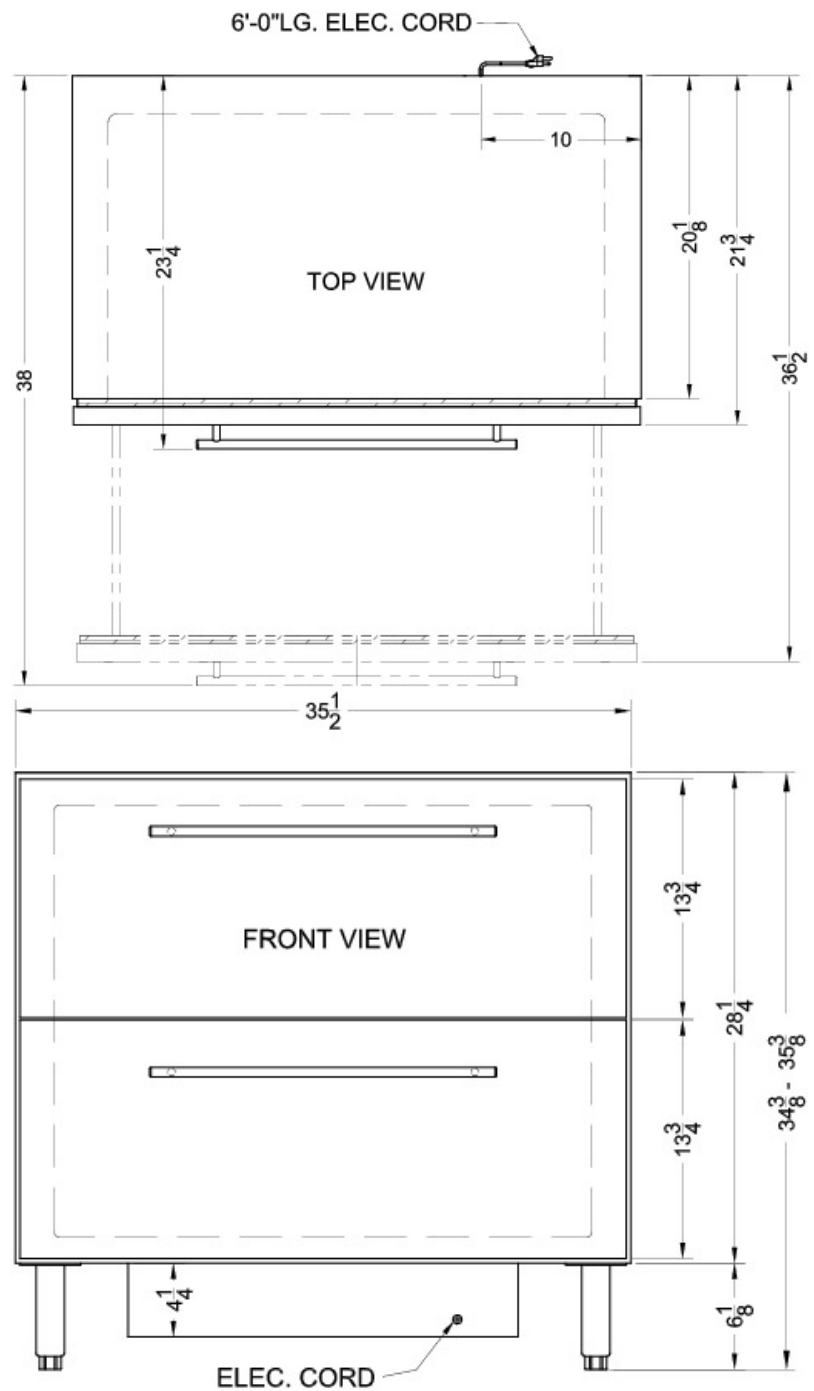

**BDR190CSSHH**

34.38" x 35.5" x 21.75" (H x W x D)

36" wide stainless steel two-drawer refrigerator for built-in or freestanding use with thin handles; made for us by Ariston in Italy

**Highlights:**

- Automatic defrost operation saves maintenance
- Stainless steel look is both professional and elegant
- Two slide drawers open and close smoothly
- Includes metal containers for creative storage options

Complete stainless steel exterior	Enhance any room durable luxury
Built-in capability	Make the best use of space by installing your refrigerator under the counter and flush with other cabinets
Automatic defrost	Reduced maintenance with auto defrost system
Fully finished cabinet	Allows the unit to be used freestanding
6.7 cu.ft. capacity	Generous storage space in 36" width
See-thru glass bottom top drawer	Save time rummaging through refrigerator contents with this unique and practical "window" into your bottom drawer from the top
Metal containers	Organize your refrigerator contents with these attractive and convenient storage bins
Lift-out containers with covers	Get the most out of your storage space by separating your items
Interior light	Automatically illuminates when you open the drawer
Adjustable thermostat	Control your food's temperature with ease and accuracy

## Specifications:

Height	34.38 up to 34.5"
Width	35.5"
Depth	21.75"
Capacity	6.7 cu.ft.
Ext Depth with Handle	23.25"
Interior Height 1	24.0"
Interior Width 1	31.5"
Interior Depth 1	17.5"
Comp Step Height	4.0"
Comp Step Width	19.0"
Comp Step Depth	5.5"
Height Adjustable	true
Shipping Weight	250.0 lbs.
US Electrical Safety	UL
Voltage/Frequency	115 V AC/60 Hz
Amps	1.0
Energy Usage/Year	392.0 kWh/year
Drawers	true
Drawer Quantity	2
Defrost Type	Automatic
Depth with door at 90°	38.0"
Fan Type	Exterior
Thermostat Type	Dial
Light	true
Level Legs Quantity	4
Freon Type	R134a
Freon Oz	2.3
Parts/Labor Warranty	1 Year
Compressor Warranty	5 Years